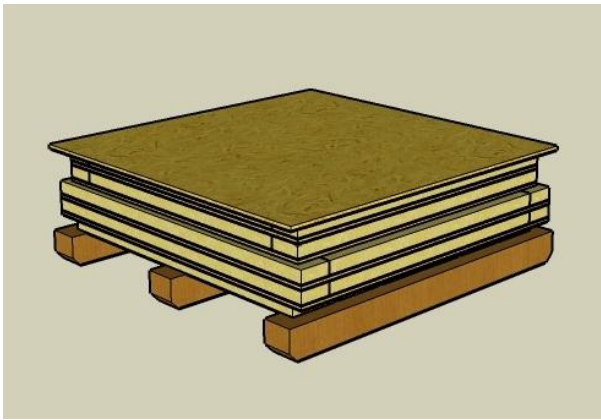

Knock-Down Shipping Crates are unassembled crates which can be easily assembled and loaded by a customer

Benefits of Using a Knock-Down Crate:

- Easy Loading - Load the contents of a crate by directly attaching them to the skid and then easily assemble the rest of the crate around it for shipping. Great for bulk or heavy machinery.
- Save Space – Know-down crates are very compact in size. The compact size enables our customers to keep these crates in stock and readily available as needed for shipping.
- Save Time - No nails + 2 minute assembly time + 1 employee = \$aving\$
- Lower Freight Costs – Several crates can be stacked and shipped, taking the space of only one assembled crate. The conversion is typically 4 or 5 knock-down crates to 1 fully assembled crate. This conversion saves on truck space as well as the cost of freight.