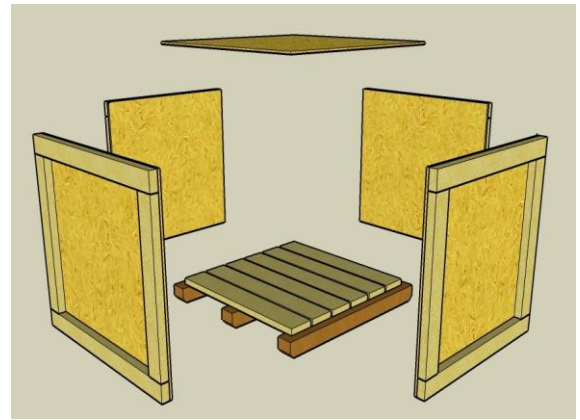

Knock-Down Shipping Crates are unassembled crates which can be easily assembled and loaded by a customer

Benefits of Using a Knock-Down Crate:

- Easy Loading - Load the contents of a crate by directly attaching them to the skid and then easily assemble the rest of the crate around it for shipping. Great for bulk or heavy machinery.
- Save Space – Know-down crates are very compact in size. The compact size enables our customers to keep these crates in stock and readily available as needed for shipping.
- Save Time - No nails + 2 minute assembly time + 1 employee = \$aving\$
- Lower Freight Costs – Several crates can be stacked and shipped, taking the space of only one assembled crate. The conversion is typically 4 or 5 knock-down crates to 1 fully assembled crate. This conversion saves on truck space as well as the cost of freight.